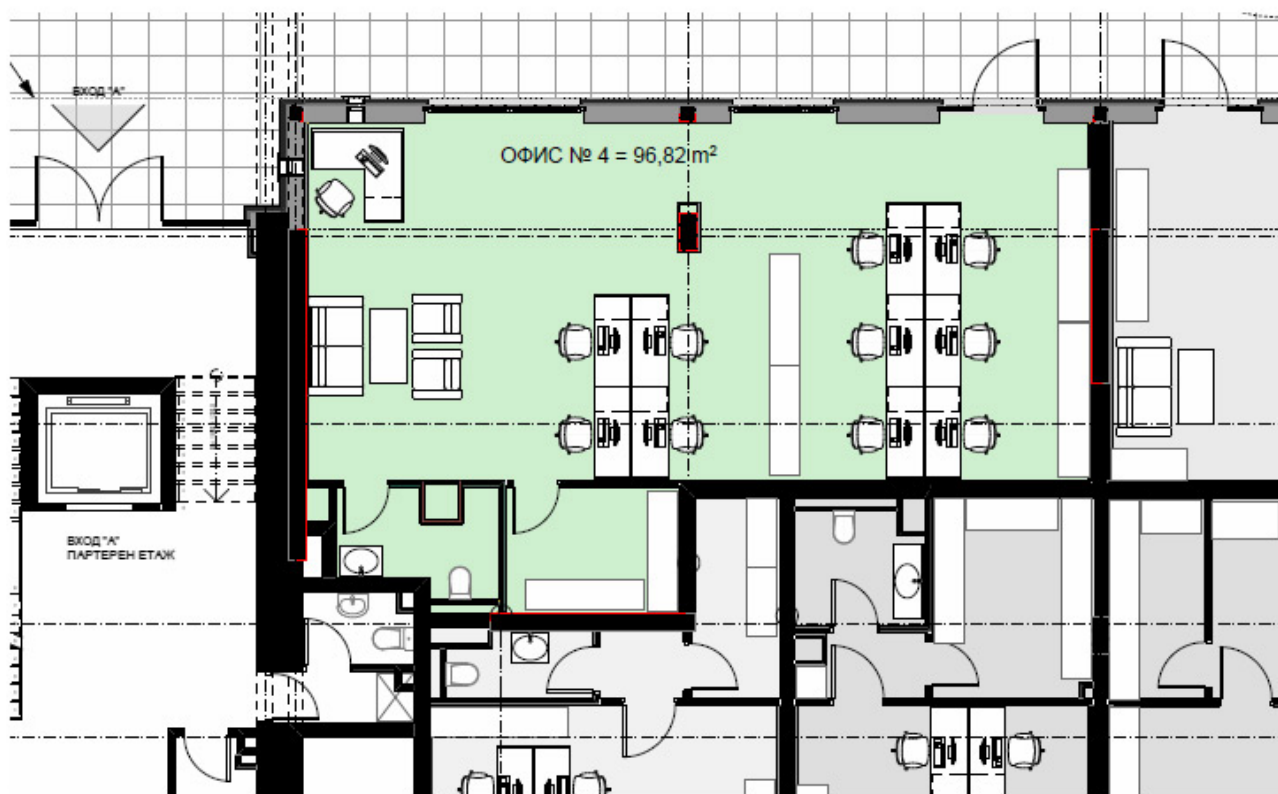

Office 4

Office 4

Entrance	A
Floor	0
Bedrooms	0
Status	Sold

Net Area (sq.m.)	0.00
Common parts (sq.m.)	0.00
Total build up area (sq.m.)	95.76
Exposure	North